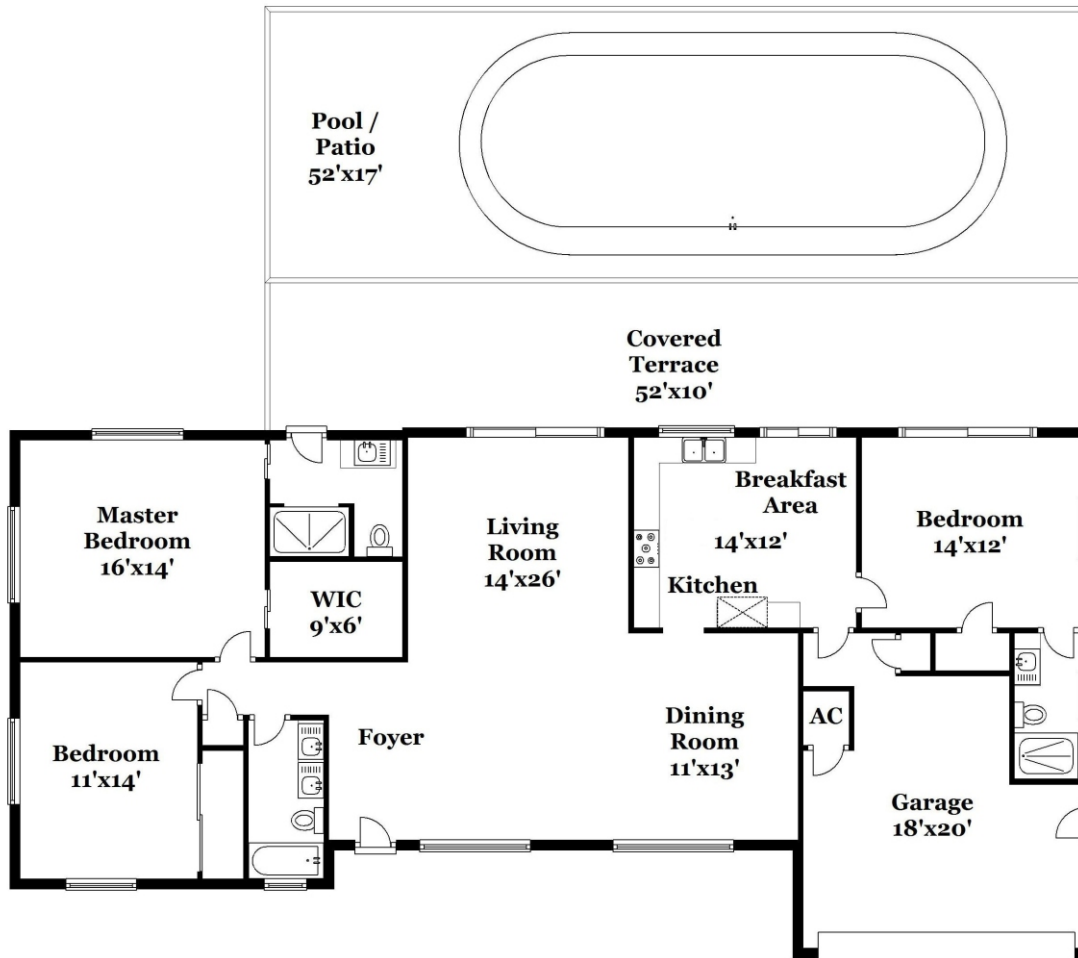

Property Type: Single Family | Bedrooms: 3 | Bathrooms: 3
Square Feet: 2,073 | Year Built: 1959 | Lot Size: 11,118

MLS Number: A2185732

All measurements are approximate and not guaranteed. This illustration is provided for marketing and convenience only. All information should be verified independently.