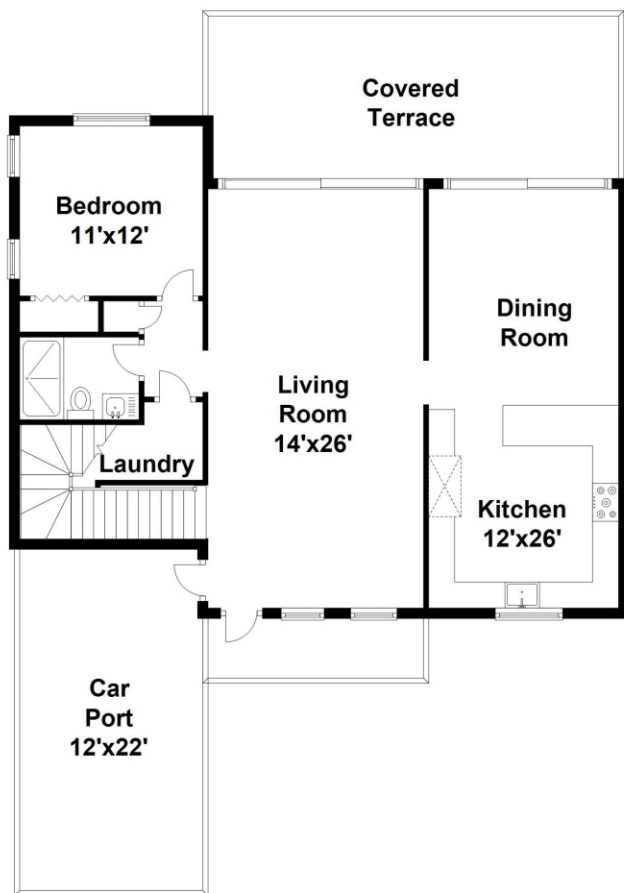

Property Type: Single Family | Bedrooms: 4 | Bathrooms: 3
Square Feet: 2,391 | Year Built: 2015 | Lot Size: 5,099

MLS Number: A10302035

first floor

second floor

Ashley Cusack, Senior Vice President
EWM Realty International
305.798.8685 mobile
305.960.5330 office