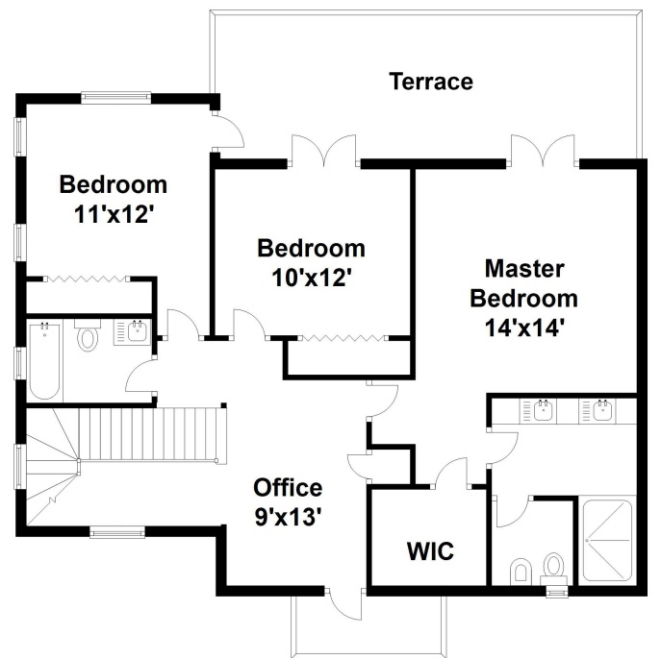

Property Type: Single Family | Bedrooms: 4 | Bathrooms: 3
Square Feet: 2,391 | Year Built: 2015 | Lot Size: 5,099

MLS Number: A10302035

first floor

second floor

Ashley Cusack, Senior Vice President
EWM Realty International
305.798.8685 mobile
305.960.5330 office