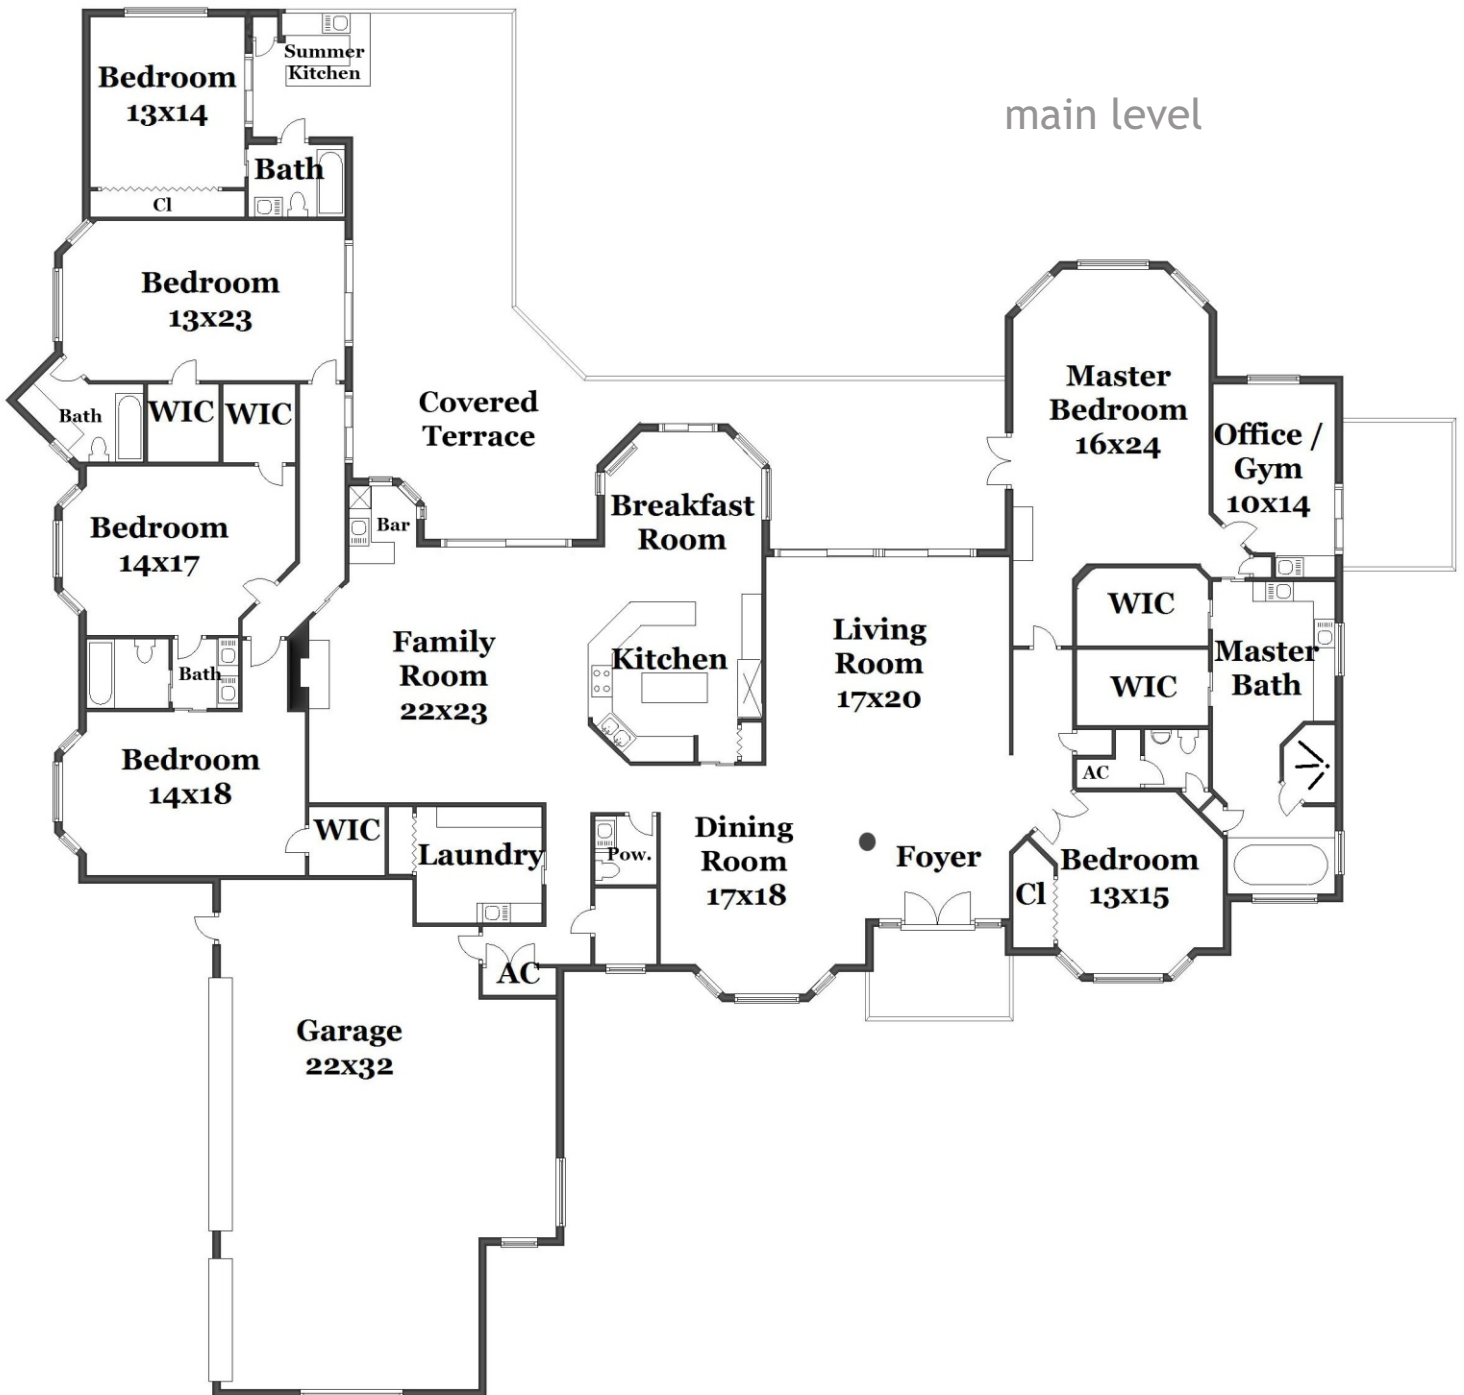

Property Type: Single Family | Bedrooms: 5 | Bathrooms: 4.5  
Square Feet: 7,111 adj | Year Built: 1992

MLS Number: A1934825

EXCLUSIVE AFFILIATE OF  
**CHRISTIE'S**  
INTERNATIONAL REAL ESTATE

**EWM** Realty  
INTERNATIONAL