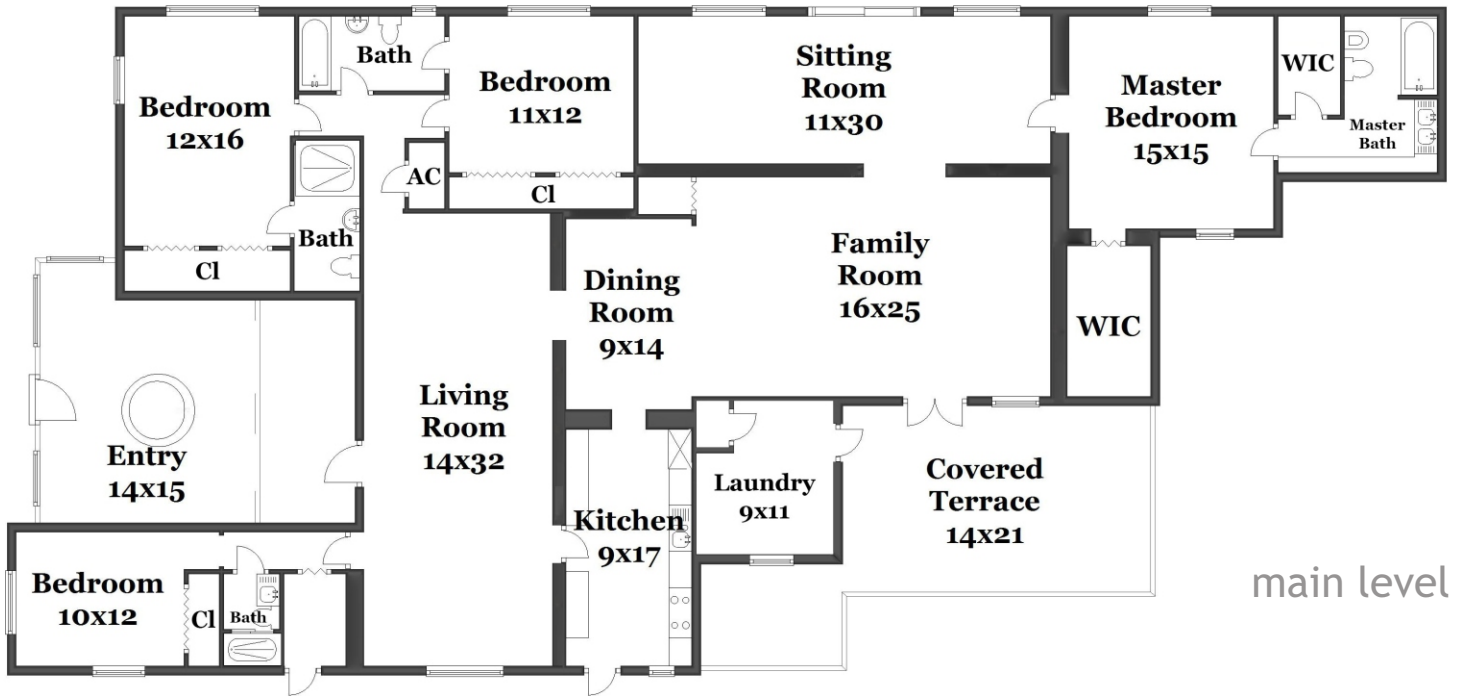

520 SW 22 Road • Miami • FL • 33129

Price: \$795,000

Property Type: Single Family | Bedrooms: 4 | Bathrooms: 4
Square Feet: 3,126 | Year Built: 1950 | Lot Size: 8,100

MLS Number: A2002228

EXCLUSIVE AFFILIATE OF
CHRISTIE'S
INTERNATIONAL REAL ESTATE