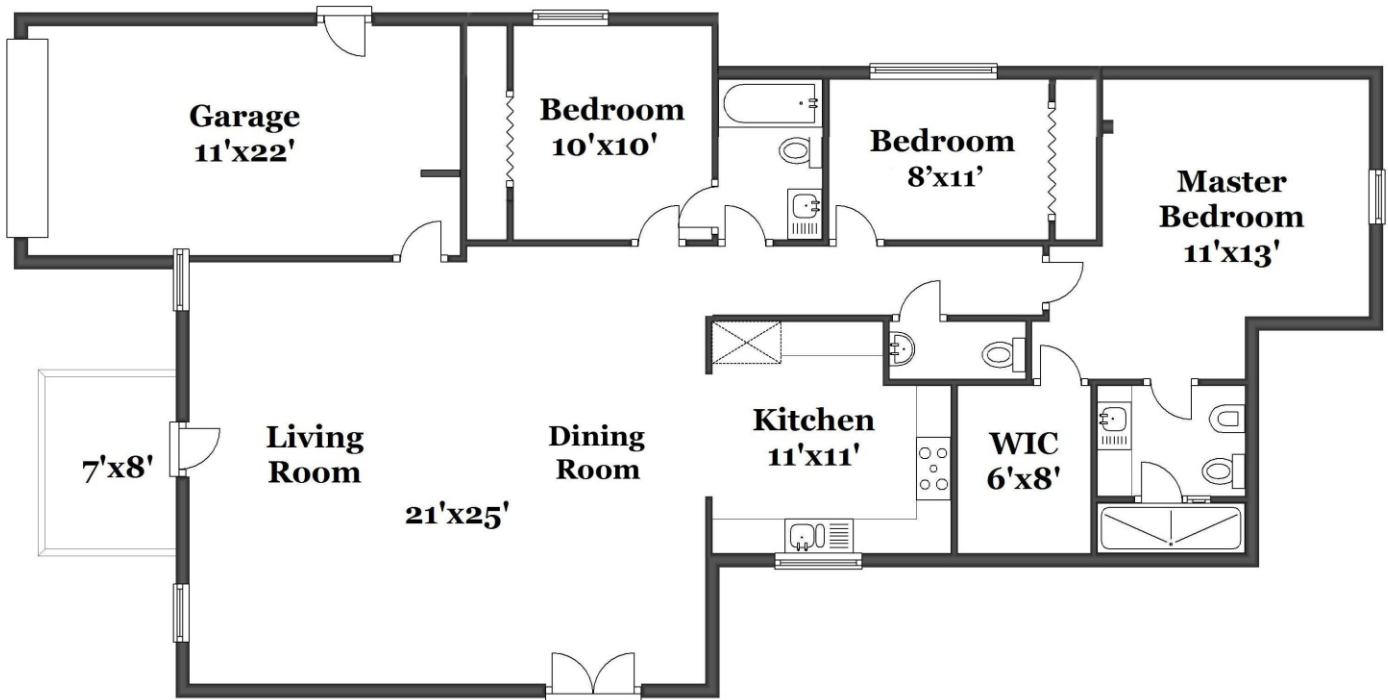

Property Type: Single Family | Bedrooms: 3 | Bathrooms: 2.5
Square Feet: 1,637 | Year Built: 1959 | Lot Size: 5,300

MLS Number: A2170552

All measurements are approximate and not guaranteed. This illustration is provided for marketing and convenience only. All information should be verified independently.