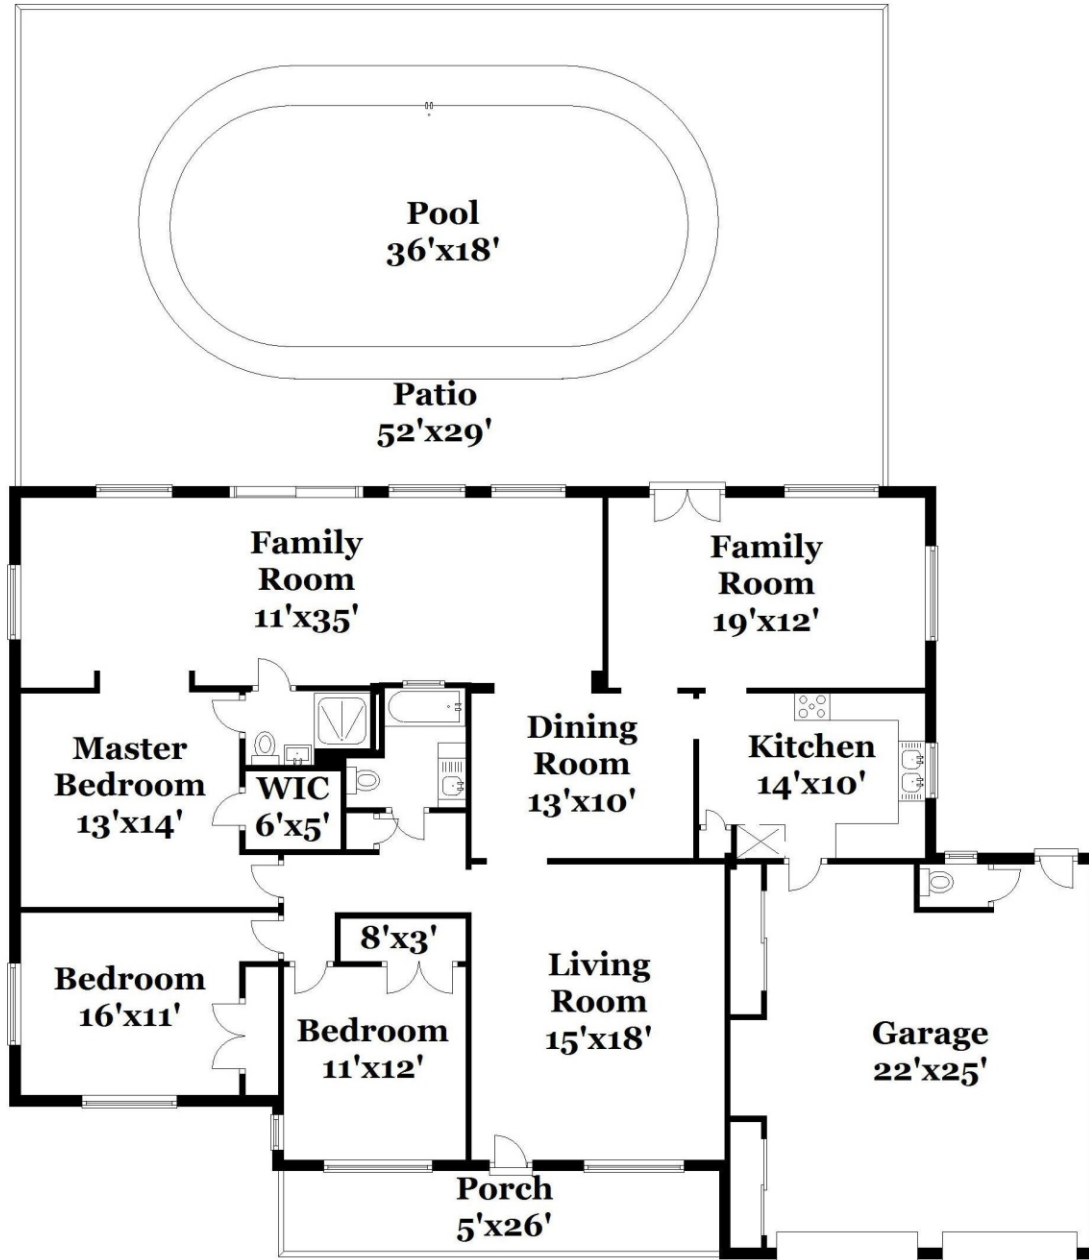

Property Type: Single Family | Bedrooms: 3 | Bathrooms: 2
Square Feet: 2,404 | Year Built: 1953 | Lot Size: 9,851

MLS Number: A10018435

REAL ESTATE

Ashley Cusack, EWM Realtors
ashleycusack.com
305.798.8685 mobile
305.960.5330 office