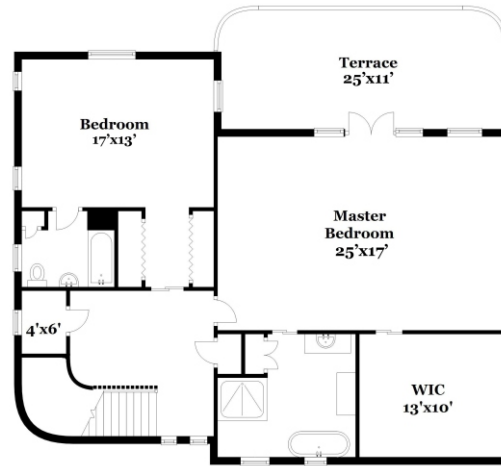

Property Type: Single Family | Bedrooms: 4 | Full Bath: 4 | Half Bath: 1  
Square Feet: 5,057 | Year Built: 1935 | Lot Size: 25,652

MLS Number: A10151855

second level

main level

**Ashley Cusack, EWM Realtors**  
ashleycusack.com  
305.798.8685 mobile  
305.960.5330 office