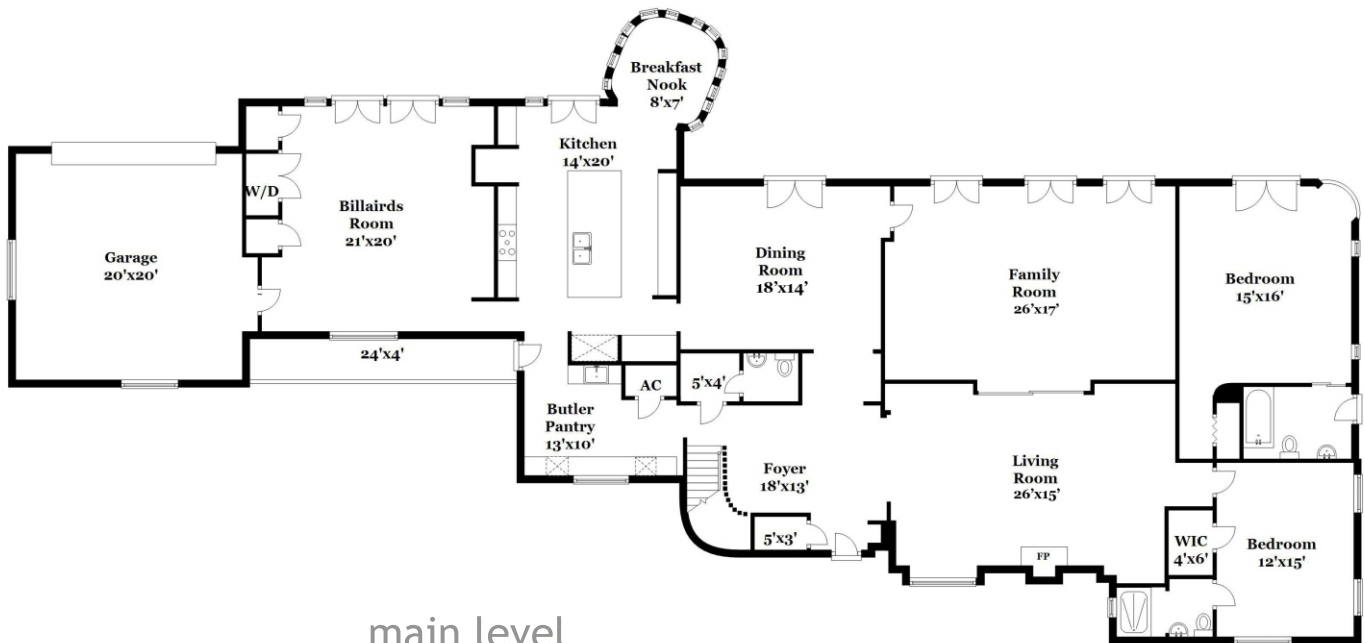

Property Type: Single Family | Bedrooms: 4 | Full Bath: 4 | Half Bath: 1  
Square Feet: 5,057 | Year Built: 1935 | Lot Size: 25,652

MLS Number: A10151855

second level

main level

**Ashley Cusack, EWM Realtors**  
ashleycusack.com  
305.798.8685 mobile  
305.960.5330 office