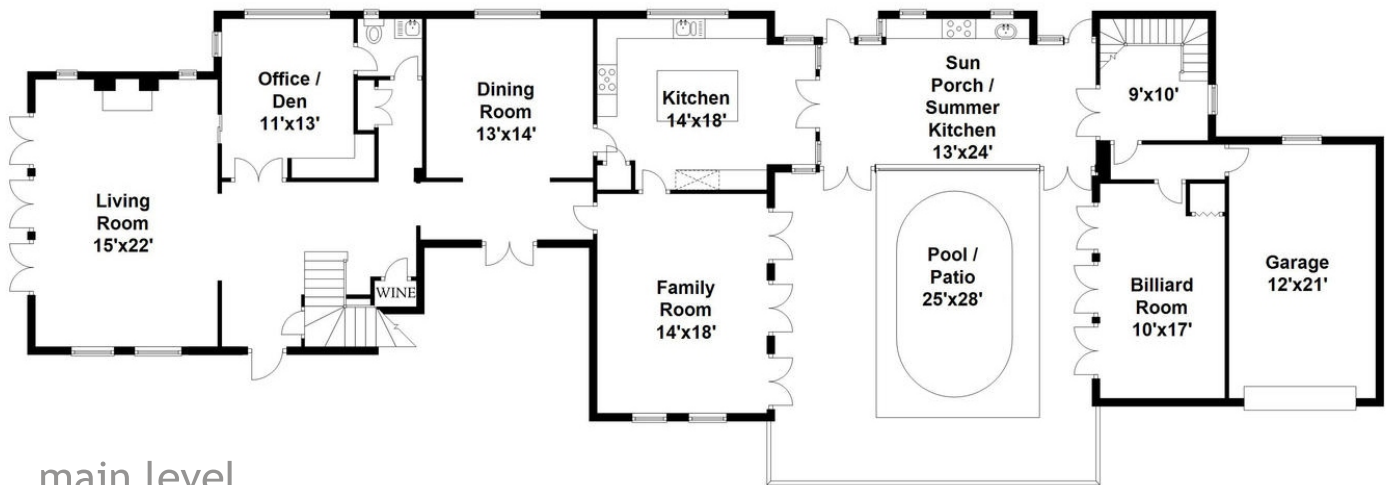

Property Type: Single Family | Bedrooms: 4 | Full Bath: 3 | Half Bath: 1  
Square Feet: 3,777 | Year Built: 1991 | Lot Size: 10,855

MLS Number: A10238021

second level

main level

**Ashley Cusack, EWM Realtors**  
ashleycusack.com  
305.798.8685 mobile  
305.960.5330 office