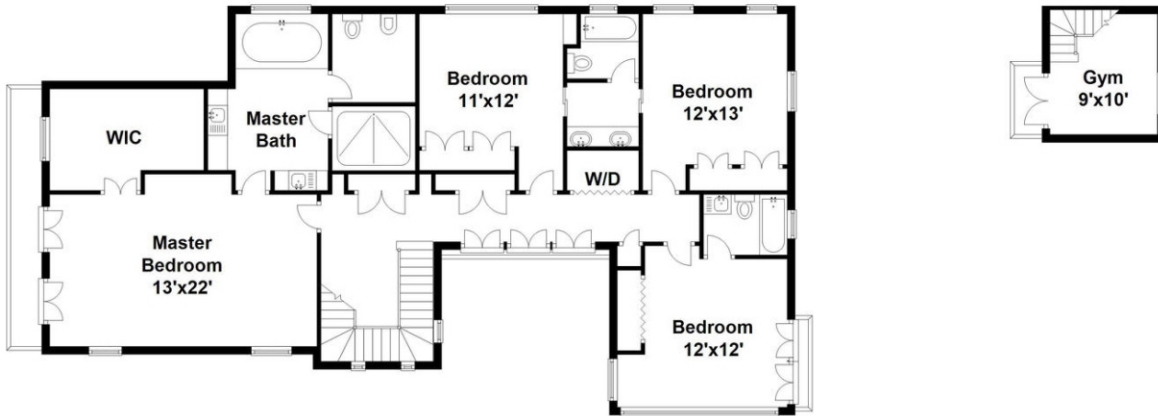

Property Type: Single Family | Bedrooms: 4 | Full Bath: 3 | Half Bath: 1  
Square Feet: 3,777 | Year Built: 1991 | Lot Size: 10,855

MLS Number: A10238021

second level

main level

**Ashley Cusack, EWM Realtors**  
ashleycusack.com  
305.798.8685 mobile  
305.960.5330 office