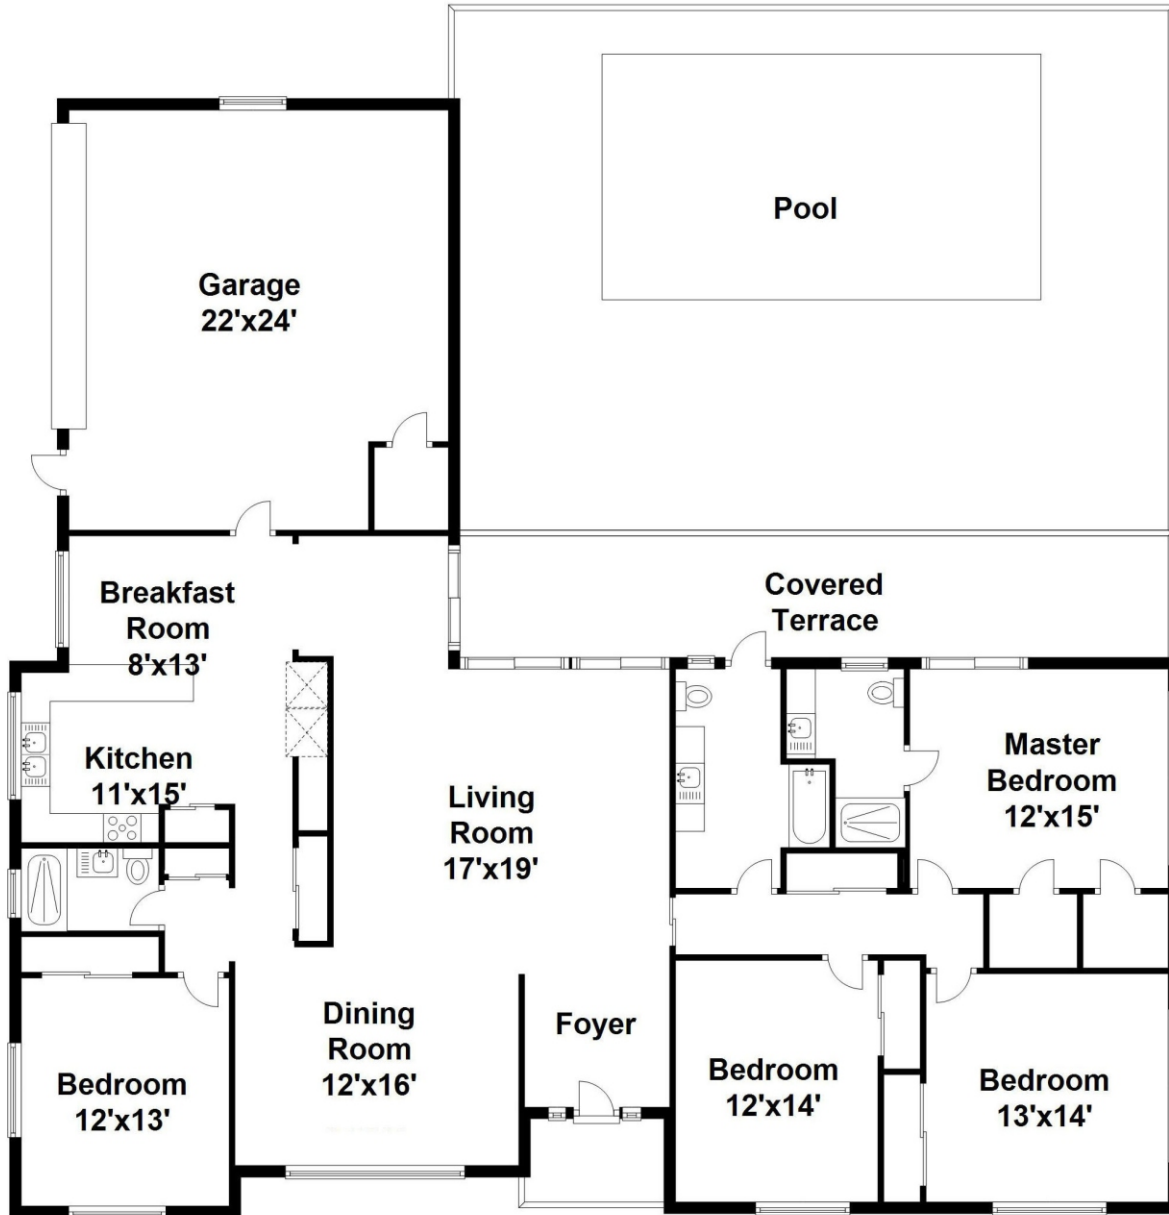

Property Type: Single Family | Bedrooms: 4 | Full Bath: 3 | Half Bath: 1 | MLS Number: A10364504
Square Feet: 2,764 | Year Built: 1957 | Lot Size: 11,000

Ashley Cusack, Senior Vice President
EWM Realty International
305.798.8685 mobile
305.960.5330 office