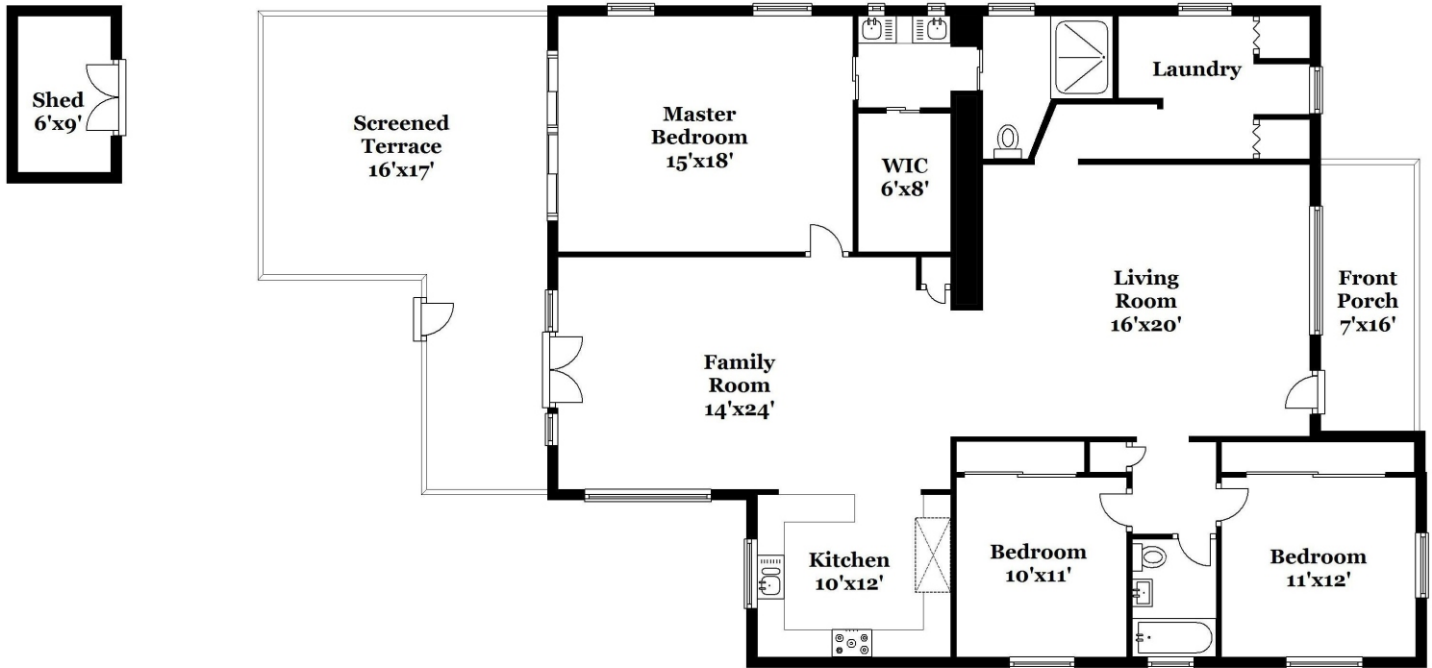

Property Type: Single Family | Bedrooms: 3 | Bathrooms: 2
Square Feet: 2,037 | Year Built: 1945 | Lot Size: 6,488

MLS Number: A2110117

All measurements are approximate and not guaranteed. This illustration is provided for marketing and convenience only. All information should be verified independently.