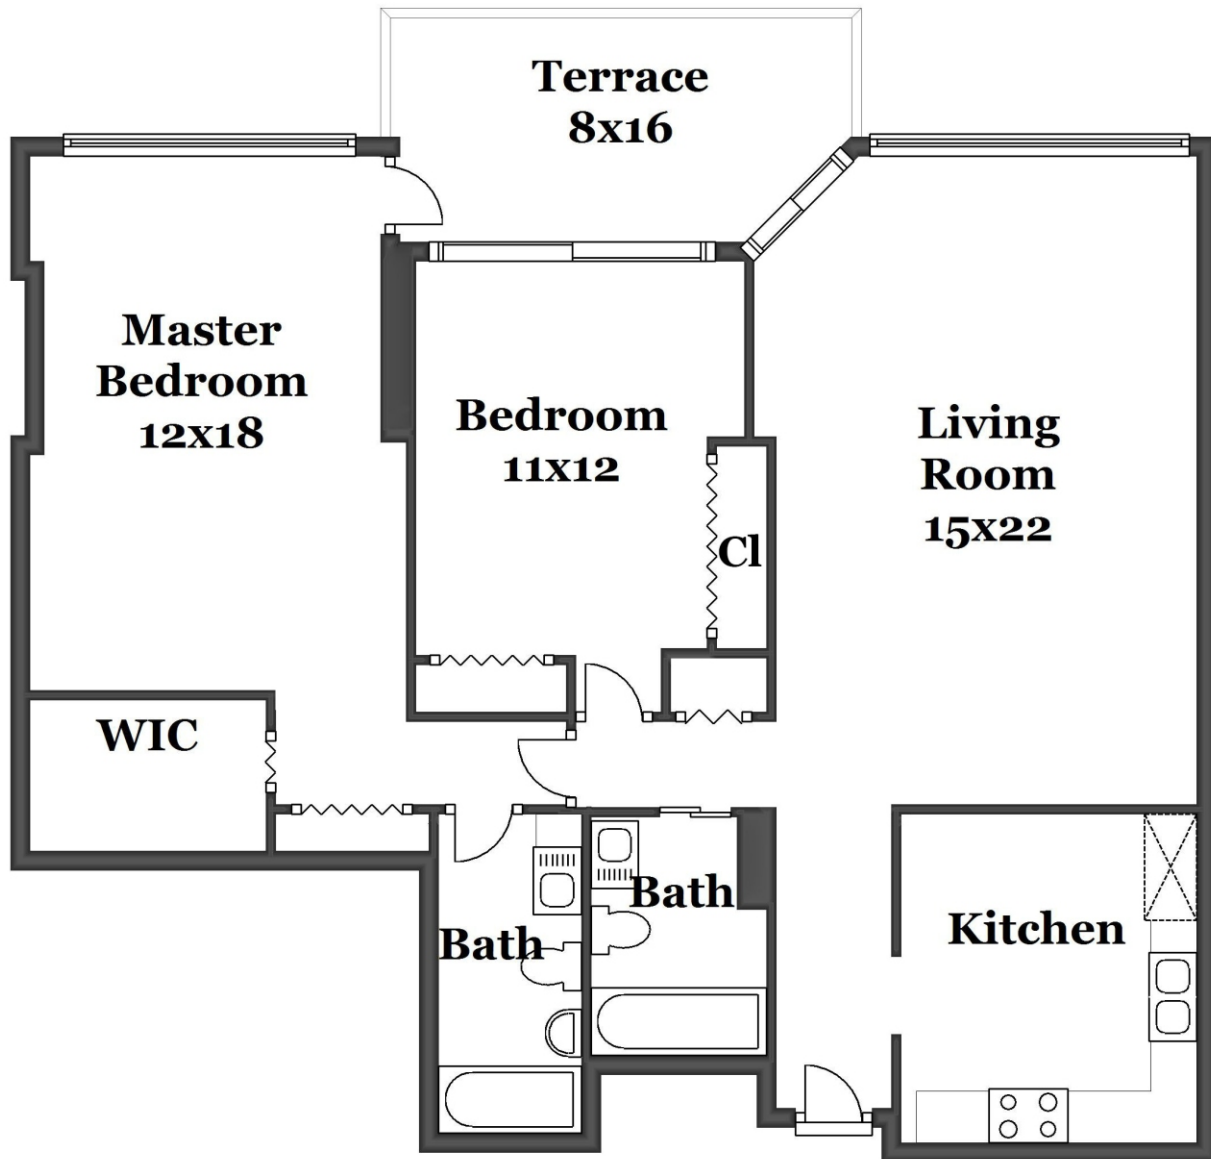

Property Type: Condo | Bedrooms: 2 | Bathrooms: 2
Square Feet: 1,362 | Year Built: 1975

MLS Number: A1950166

EXCLUSIVE AFFILIATE OF
CHRISTIE'S
INTERNATIONAL REAL ESTATE

EWM Realty
INTERNATIONAL

ASHLEY  CUSACK