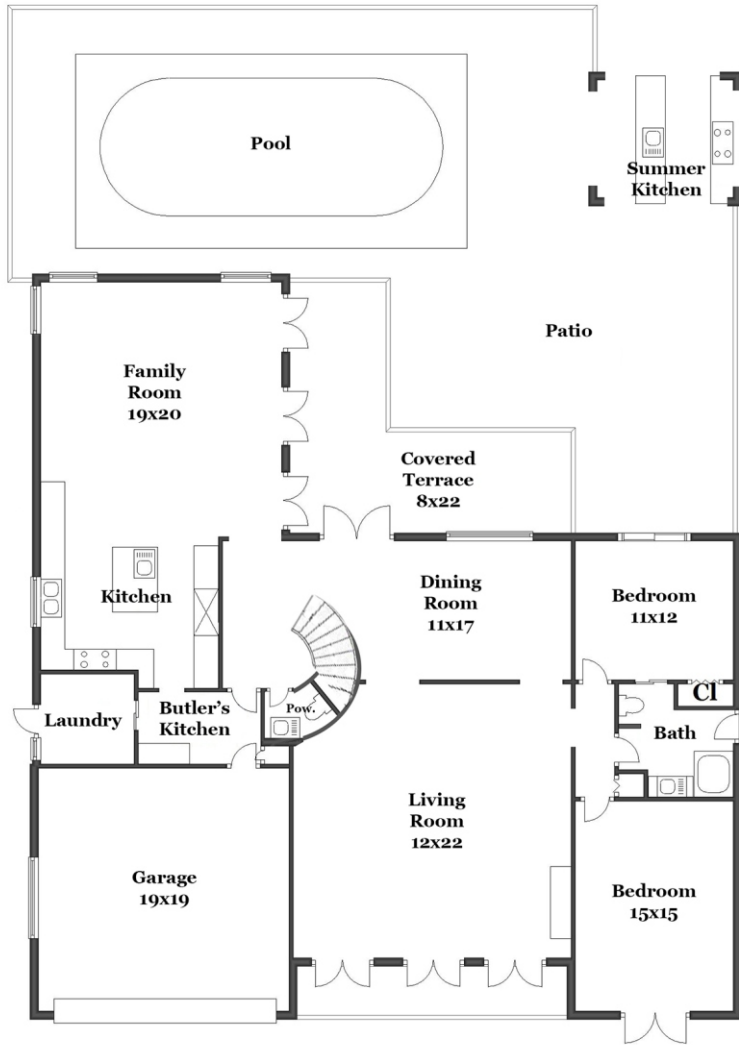

Property Type: Single Family | Bedrooms: 5 | Bathrooms: 3.5
Square Feet: 4,085 | Year Built: 1950

MLS Number: A1890218
Lot Size: 7,350

main level

second level

third level

EXCLUSIVE AFFILIATE OF
CHRISTIE'S
INTERNATIONAL REAL ESTATE