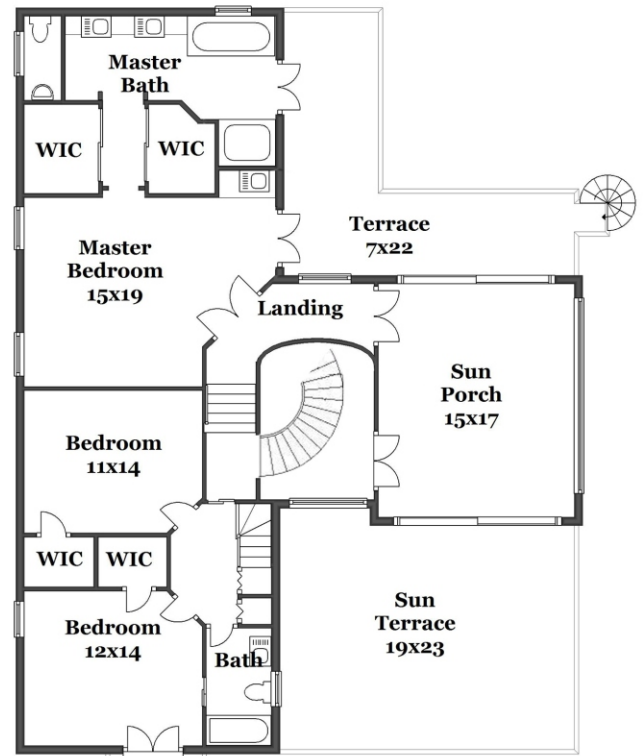

Property Type: Single Family | Bedrooms: 5 | Bathrooms: 3.5
Square Feet: 4,085 | Year Built: 1950

MLS Number: A1890218
Lot Size: 7,350

main level

second level

third level

EXCLUSIVE AFFILIATE OF
CHRISTIE'S
INTERNATIONAL REAL ESTATE