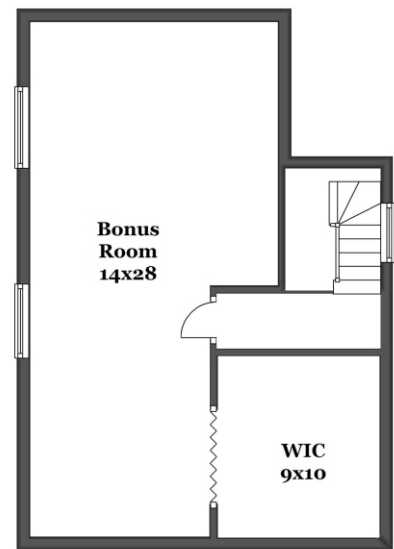

Property Type: Single Family | Bedrooms: 5 | Bathrooms: 3.5
Square Feet: 4,085 | Year Built: 1950

MLS Number: A1890218
Lot Size: 7,350

main level

second level

third level

EXCLUSIVE AFFILIATE OF
CHRISTIE'S
INTERNATIONAL REAL ESTATE