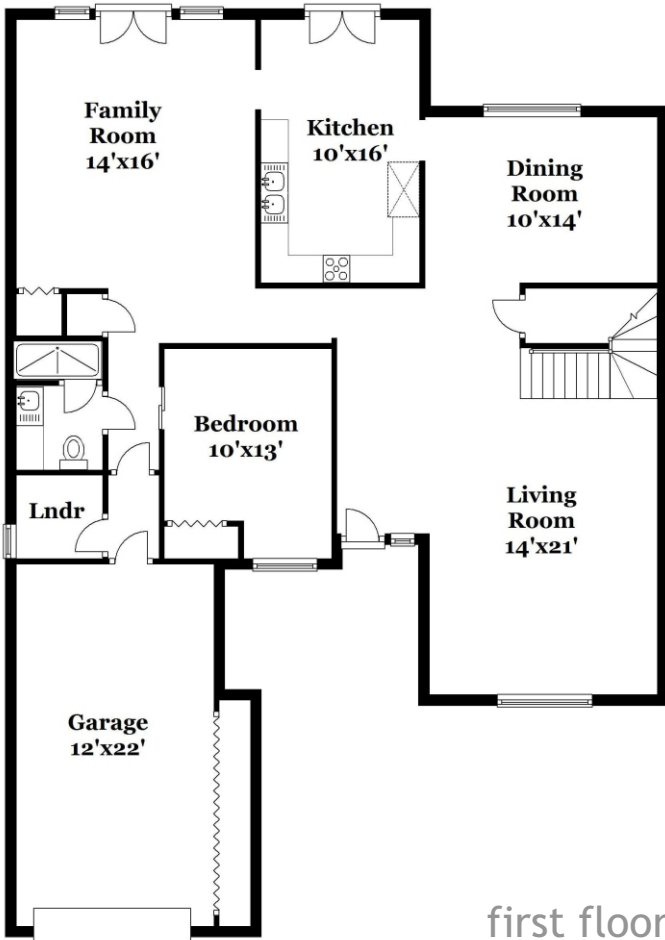

Property Type: Single Family | Bedrooms: 4 | Bath: 3
Square Feet: 2,681 | Year Built: 1977 | Lot Size: 5,250

MLS Number: A2212026

REAL ESTATE

Ashley Cusack, EWM Realtors
ashleycusack.com
305.798.8685 mobile
305.960.5330 office