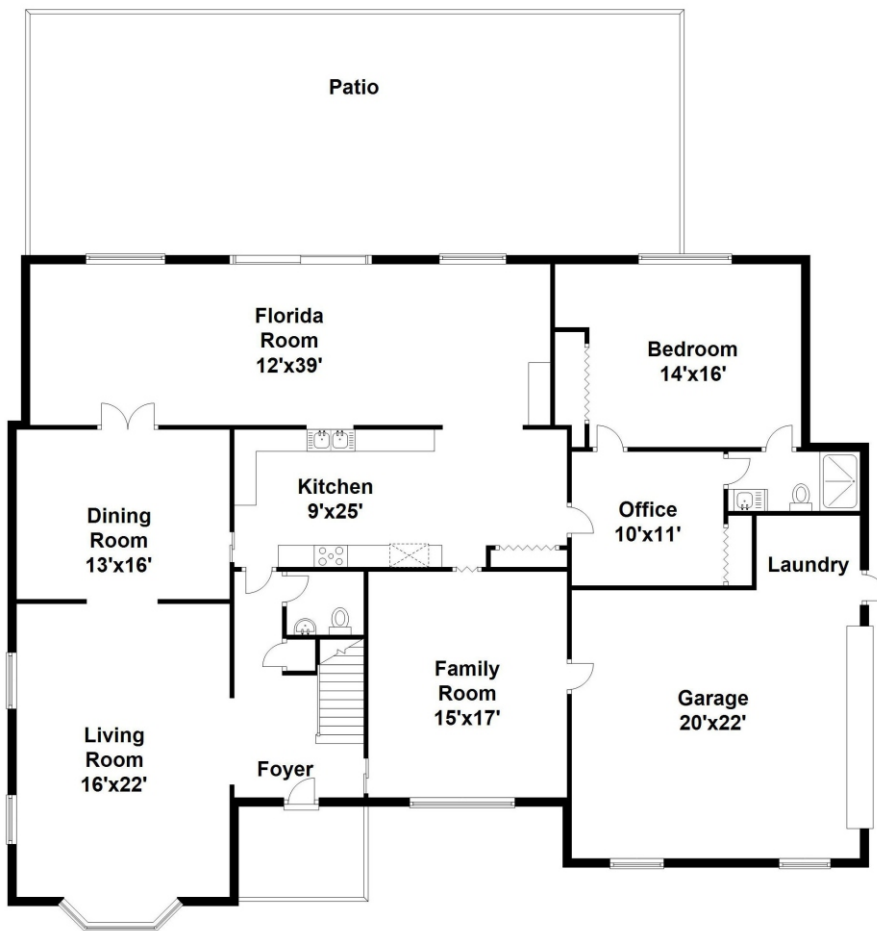

Property Type: Single Family | Bedrooms: 4 | Full Bath: 3 | Half Bath: 1
Square Feet: 3,725 | Year Built: 1970 | Lot Size: 11,694

MLS Number: A10296719

second floor

first floor

Ashley Cusack, Senior Vice President
EWM Realty International
305.798.8685 mobile
305.960.5330 office