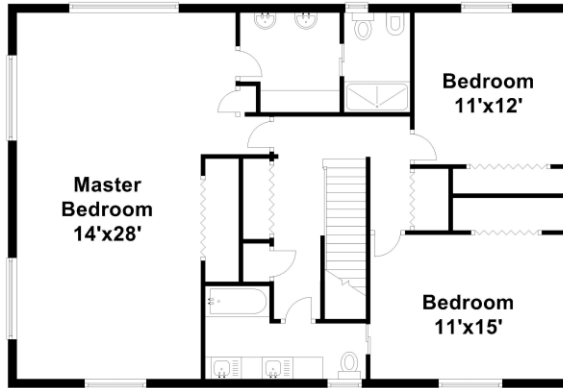

Property Type: Single Family | Bedrooms: 4 | Full Bath: 3 | Half Bath: 1
Square Feet: 3,725 | Year Built: 1970 | Lot Size: 11,694

MLS Number: A10296719

second floor

first floor

Ashley Cusack, Senior Vice President
EWM Realty International
305.798.8685 mobile
305.960.5330 office