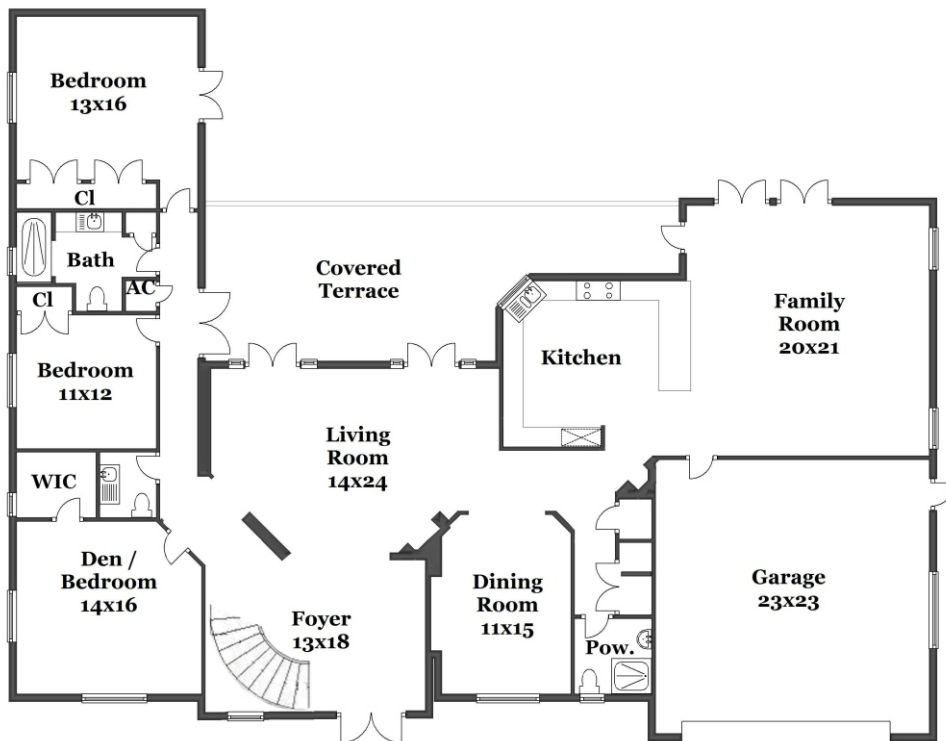

Property Type: Single Family | Bedrooms: 6 | Full Bath: 4 | Half Bath: 1
Square Feet: 4,596 | Year Built: 2007 | Lot Size: 12,000

MLS Number: A2066239

second floor

ground floor

REAL ESTATE

Ashley Cusack, EWM Realtors
ashleycusack.com
305.798.8685 mobile
305.960.5330 office