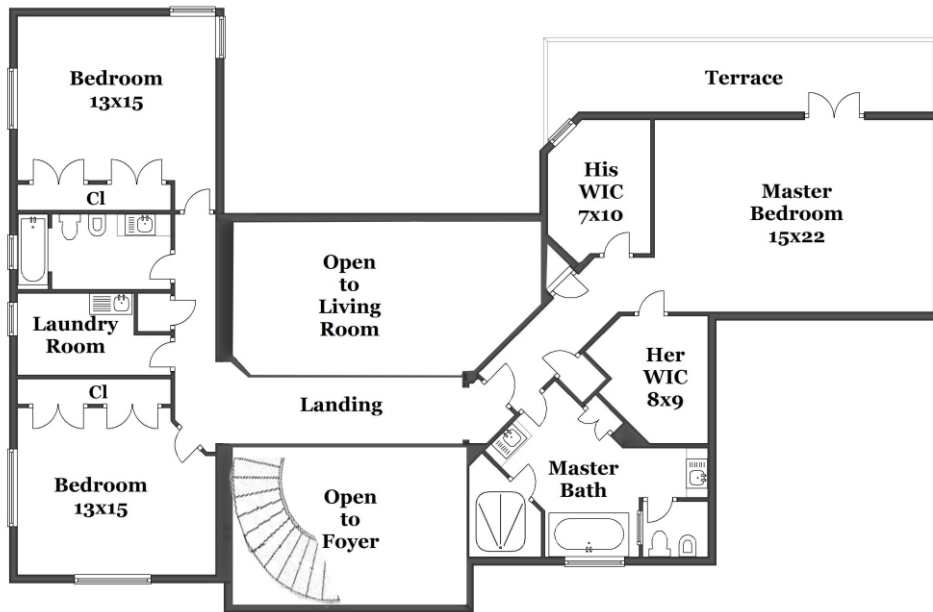

Property Type: Single Family | Bedrooms: 6 | Full Bath: 4 | Half Bath: 1
Square Feet: 4,596 | Year Built: 2007 | Lot Size: 12,000

MLS Number: A2066239

second floor

ground floor

REAL ESTATE

Ashley Cusack, EWM Realtors
ashleycusack.com
305.798.8685 mobile
305.960.5330 office