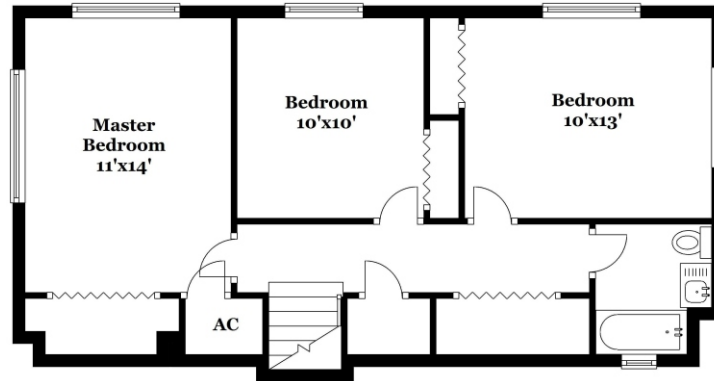

Property Type: Single Family | Bedrooms: 3 | Full Bath: 1 | Half Bath: 1
Square Feet: 1,763 | Year Built: 1955 | Lot Size: 5,000

MLS Number: A10069293

second floor

first floor

Ashley Cusack, EWM Realtors
ashleycusack.com
305.798.8685 mobile
305.960.5330 office