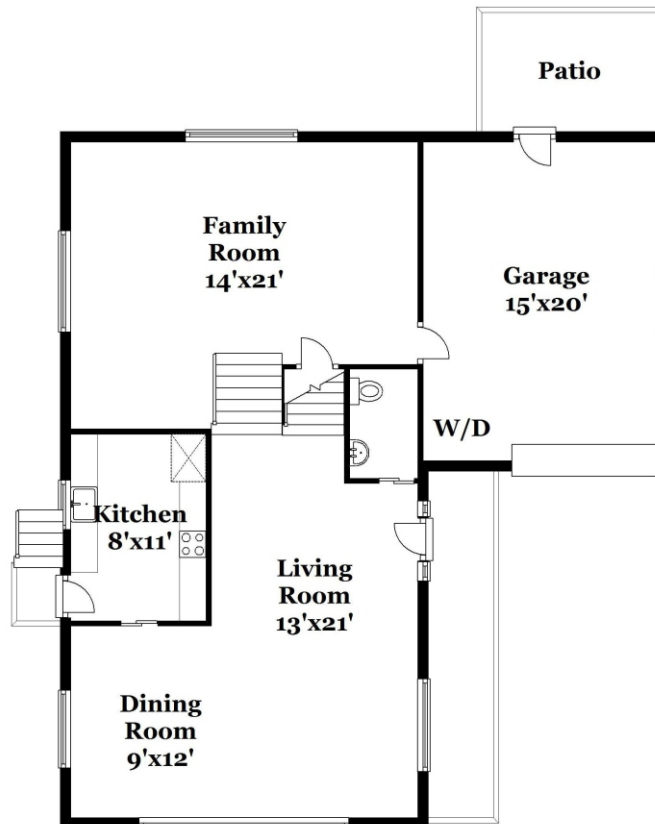

Property Type: Single Family | Bedrooms: 3 | Full Bath: 1 | Half Bath: 1
Square Feet: 1,763 | Year Built: 1955 | Lot Size: 5,000

MLS Number: A10069293

second floor

first floor

Ashley Cusack, EWM Realtors
ashleycusack.com
305.798.8685 mobile
305.960.5330 office